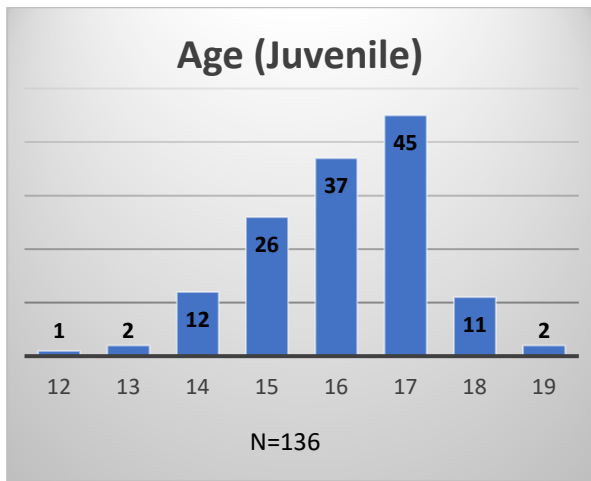

Daily Data Dashboard – April 10, 2023

Demographics for JTDC Population

Monday Morning Midnight Count

Total # of probation Involved youth¹: 1,150

¹ Probation Active: Any youth who is pending sentencing with an active social history, has been formally placed on probation or supervision with Cook County Juvenile Probation on the date of the report.

*Age, Gender and Race for Criminal Court population (N=1) is not represented in this report.

Data sources: cFive Supervisor – Probation Population and RMIS – JTDC Population

Daily Data Dashboard – April 10, 2023
Demographics for JTDC Population
Monday Morning Midnight Count