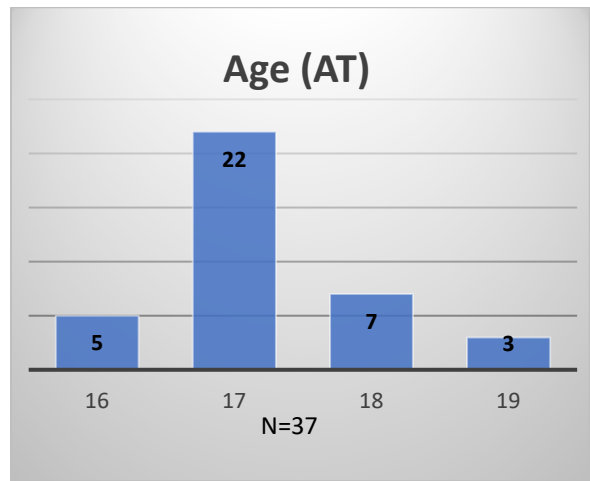

Daily Data Dashboard – April 10, 2023

Demographics for JTDC Population

Monday Morning Midnight Count

Total # of probation Involved youth¹: 1,150

¹ Probation Active: Any youth who is pending sentencing with an active social history, has been formally placed on probation or supervision with Cook County Juvenile Probation on the date of the report.

*Age, Gender and Race for Criminal Court population (N=1) is not represented in this report.

Data sources: cFive Supervisor – Probation Population and RMIS – JTDC Population

Daily Data Dashboard – April 10, 2023
Demographics for JTDC Population
Monday Morning Midnight Count