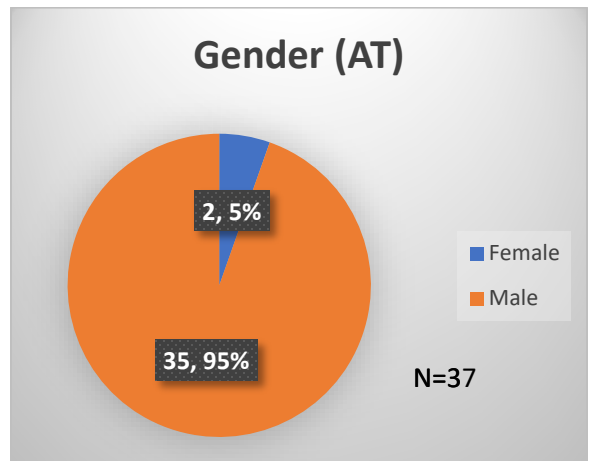

Daily Data Dashboard – April 10, 2023

Demographics for JTDC Population

Monday Morning Midnight Count

Total # of probation Involved youth¹: 1,150

¹ Probation Active: Any youth who is pending sentencing with an active social history, has been formally placed on probation or supervision with Cook County Juvenile Probation on the date of the report.