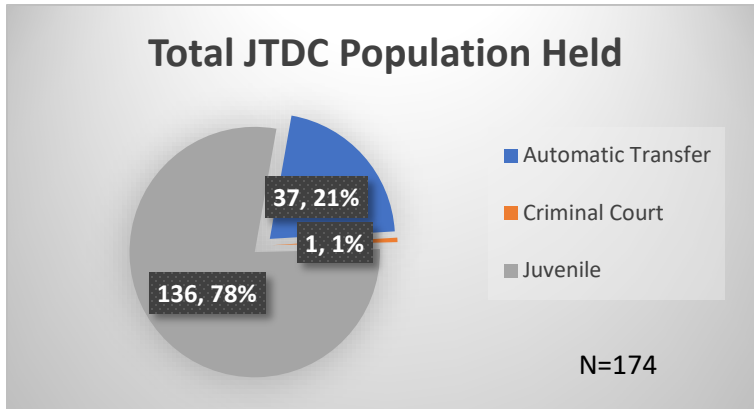

Daily Data Dashboard – April 10, 2023

Demographics for JTDC Population

Monday Morning Midnight Count

Total # of probation Involved youth¹: 1,150

¹ Probation Active: Any youth who is pending sentencing with an active social history, has been formally placed on probation or supervision with Cook County Juvenile Probation on the date of the report.

*Age, Gender and Race for Criminal Court population (N=1) is not represented in this report.

Data sources: cFive Supervisor – Probation Population and RMIS – JTDC Population

Daily Data Dashboard – April 10, 2023
Demographics for JTDC Population
Monday Morning Midnight Count