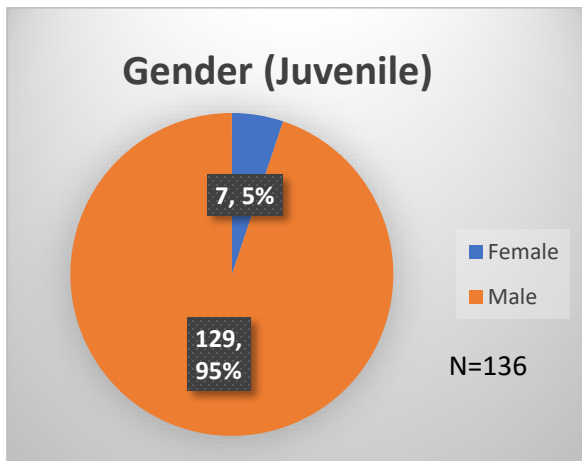

Daily Data Dashboard – April 10, 2023

Demographics for JTDC Population

Monday Morning Midnight Count

Total # of probation Involved youth¹: 1,150

¹ Probation Active: Any youth who is pending sentencing with an active social history, has been formally placed on probation or supervision with Cook County Juvenile Probation on the date of the report.

*Age, Gender and Race for Criminal Court population (N=1) is not represented in this report.

Data sources: cFive Supervisor – Probation Population and RMIS – JTDC Population

Daily Data Dashboard – April 10, 2023
Demographics for JTDC Population
Monday Morning Midnight Count